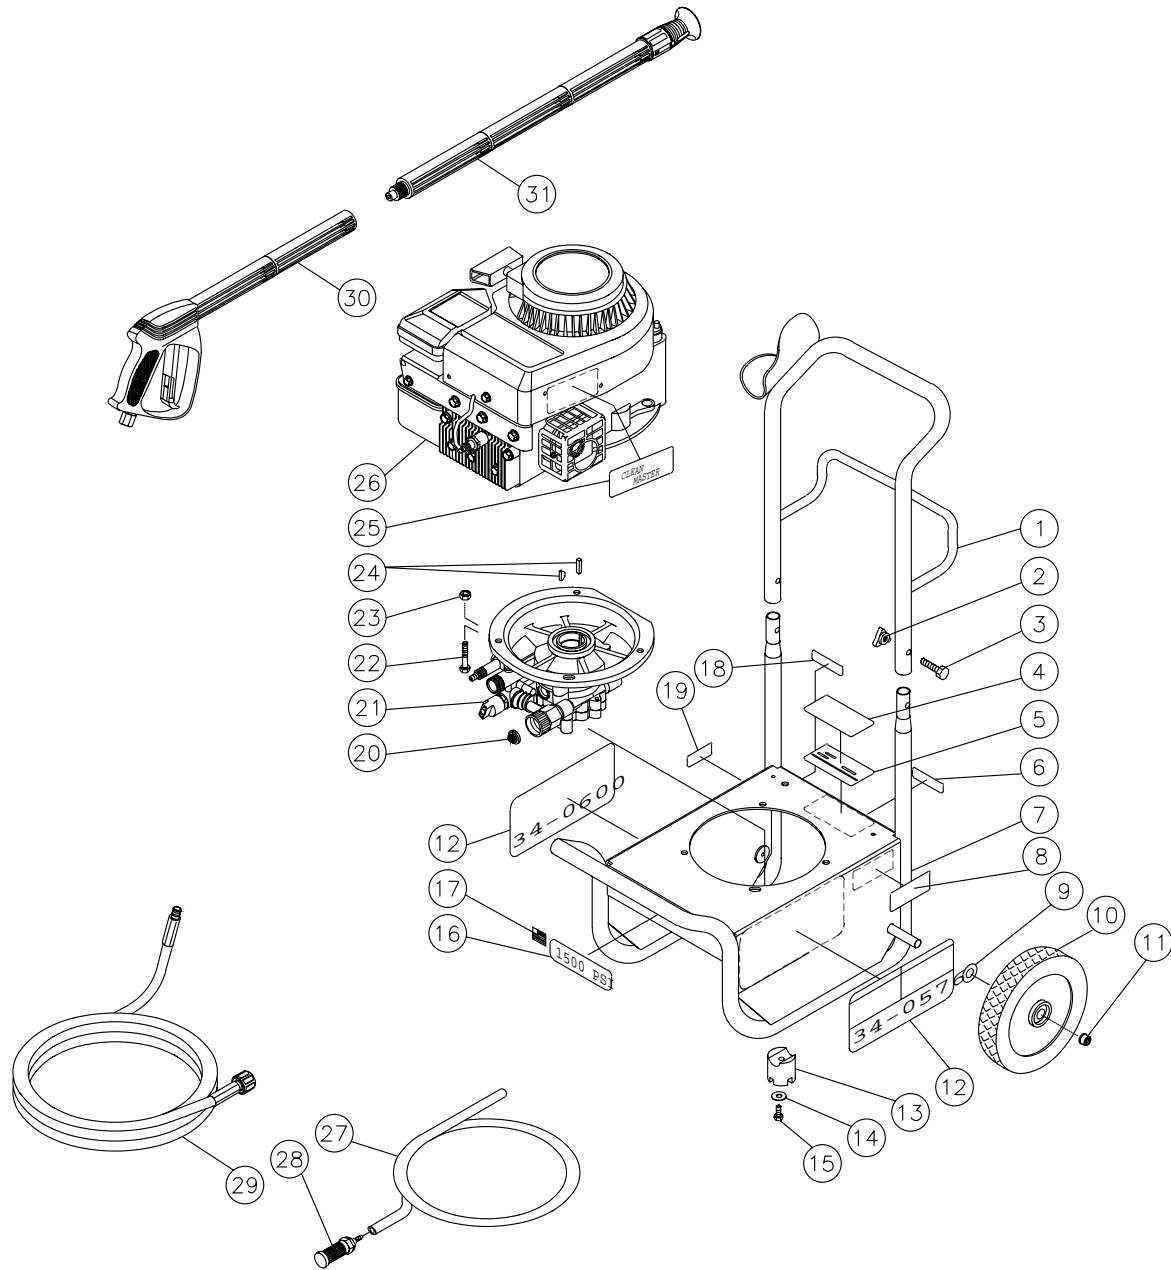

FRAME ASSEMBLY FOR CV-1500-0MBC							
REF. #	DESCRIPTION	PART #	QTY.	REF. #	DESCRIPTION	PART #	QTY.
1	Handle	7-0116A01	1	17	Decal-American Flag	34-0521	1
2	Knob	7-0115	2	18	Decal-Tech. Service Number	34-0603	1
3	Bolt	27-0017	2	19	Decal-Caut. Allow to Cool (Bilingual)	34-0599	1
4	Decal-Clear Laminate	34-0210	1	20	Filter	19-0001	1
5	Decal-ID Silver Sticker	34-0486	1	21	Pump	3-0115	1
6	Decal-Serial Number	N/A	1	22	Bolt	27-0069	3
7	Frame	5-0116A01	1	23	Locknut	30-0157	3
8	Decal-Warning Muffler Hot (Bilingual)	34-0598	1	24	Key-Woodruff	43-0081	1
9	Washer	28-0006	2		Key-Square	43-0085	1
10	Wheel	14-0051	2	25	Decal-Chore Master	34-0591	1
11	Hub Cap	33-0055	2	26	Engine	1-0091	1
12	Decal-Warn/Caution/Oper. English	34-0576	1	27	Detergent Hose *(4 feet required)	15-0021	1
	Decal-Warn/Caution/Oper. Spanish	34-0600	1	28	Detergent Strainer	19-0050	1
13	Isolator	14-0063	2	29	Pressure Hose	15-0153	1
14	Washer	28-0021	2	30	Gun Assembly	16-0329	1
15	Screw	27-3096	2	31	Variable Nozzle Assembly	16-0330	1
16	Decal-1500 PSI	34-0593	1		*Must order in one foot lengths		

GUN (16-0329) & NOZZLE (16-0330) ASSEMBLY FOR CV-1500-0MBC

OMGEN223/030596/DCE

GUN ASSEMBLY (16-0330)

REF. #	DESCRIPTION	PART #	QTY.		REF. #	DESCRIPTION	PART #	QTY.
1	Screw	27-8382	5		14	O-ring	25-0364	2
2	Housing-Left Side	62-0094	1		15	Tubing	N/A	2
3	Housing-Center	23-0281	1		16	Nozzle Body	N/A	1
4	Pipe	21-0100	1		17	O-ring	25-0345	1
5	Coupler	23-0282	1		18	Backup Ring	25-0344	1
6	Housing-Right Side	62-0095	1		19	O-ring	25-0343	1
7	Spring	49-0117	1		20	Nozzle 1.20 mm	18-0237	1
8	O-ring	25-0363	2		21	Pin	43-0083	1
9	Valve	62-0096	1		22	Housing	N/A	1
10	O-ring	25-0253	1		23	O-ring	25-0342	1
11	Trigger Safety Lock	62-0097	1		24	Nozzle Angle Plate	18-0283	1
12	Trigger	62-0098	1		25	Nozzle Protector	62-0099	1
13	Seat	23-0283	1		26	Identification Pin	18-0286	1