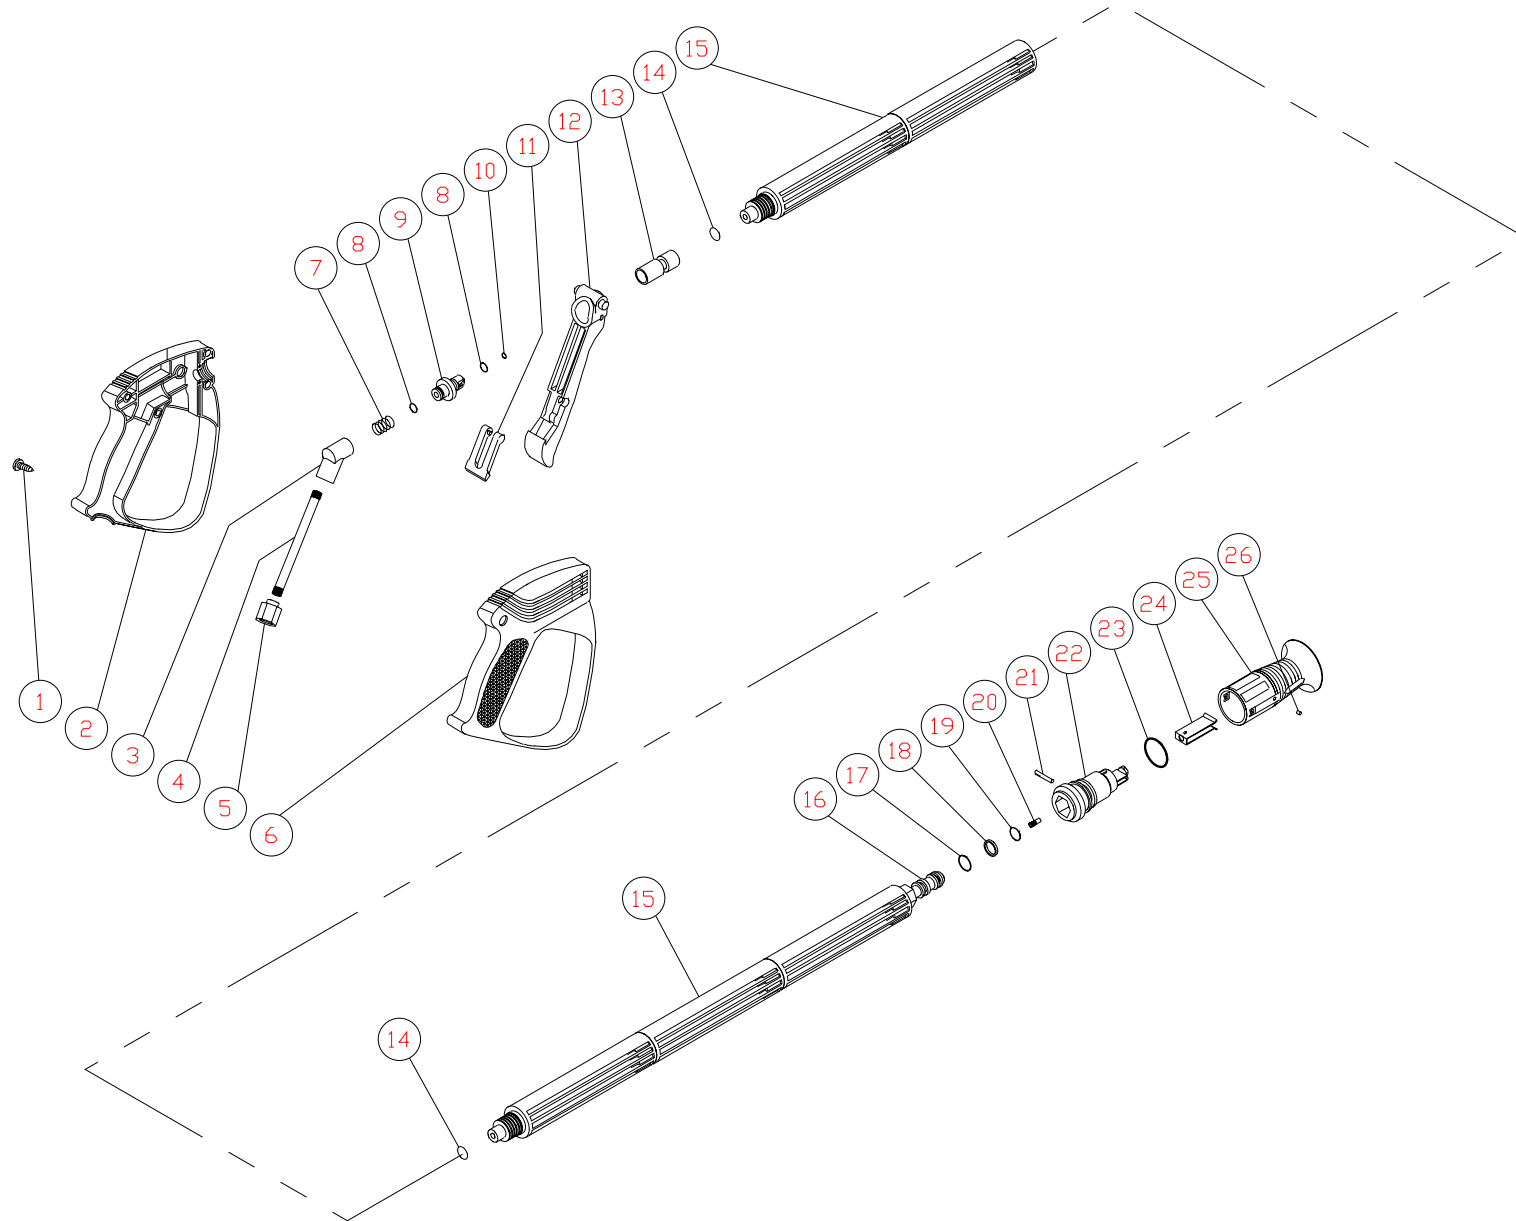

GUN (16-0329) & NOZZLE (16-0330) ASSEMBLY FOR CV-1500-0MBC

OMGEN223/030596/DCE

GUN ASSEMBLY (16-0330)

REF. #	DESCRIPTION	PART #	QTY.		REF. #	DESCRIPTION	PART #	QTY.
1	Screw	27-8382	5		14	O-ring	25-0364	2
2	Housing-Left Side	62-0094	1		15	Tubing	N/A	2
3	Housing-Center	23-0281	1		16	Nozzle Body	N/A	1
4	Pipe	21-0100	1		17	O-ring	25-0345	1
5	Coupler	23-0282	1		18	Backup Ring	25-0344	1
6	Housing-Right Side	62-0095	1		19	O-ring	25-0343	1
7	Spring	49-0117	1		20	Nozzle 1.20 mm	18-0237	1
8	O-ring	25-0363	2		21	Pin	43-0083	1
9	Valve	62-0096	1		22	Housing	N/A	1
10	O-ring	25-0253	1		23	O-ring	25-0342	1
11	Trigger Safety Lock	62-0097	1		24	Nozzle Angle Plate	18-0283	1
12	Trigger	62-0098	1		25	Nozzle Protector	62-0099	1
13	Seat	23-0283	1		26	Identification Pin	18-0286	1