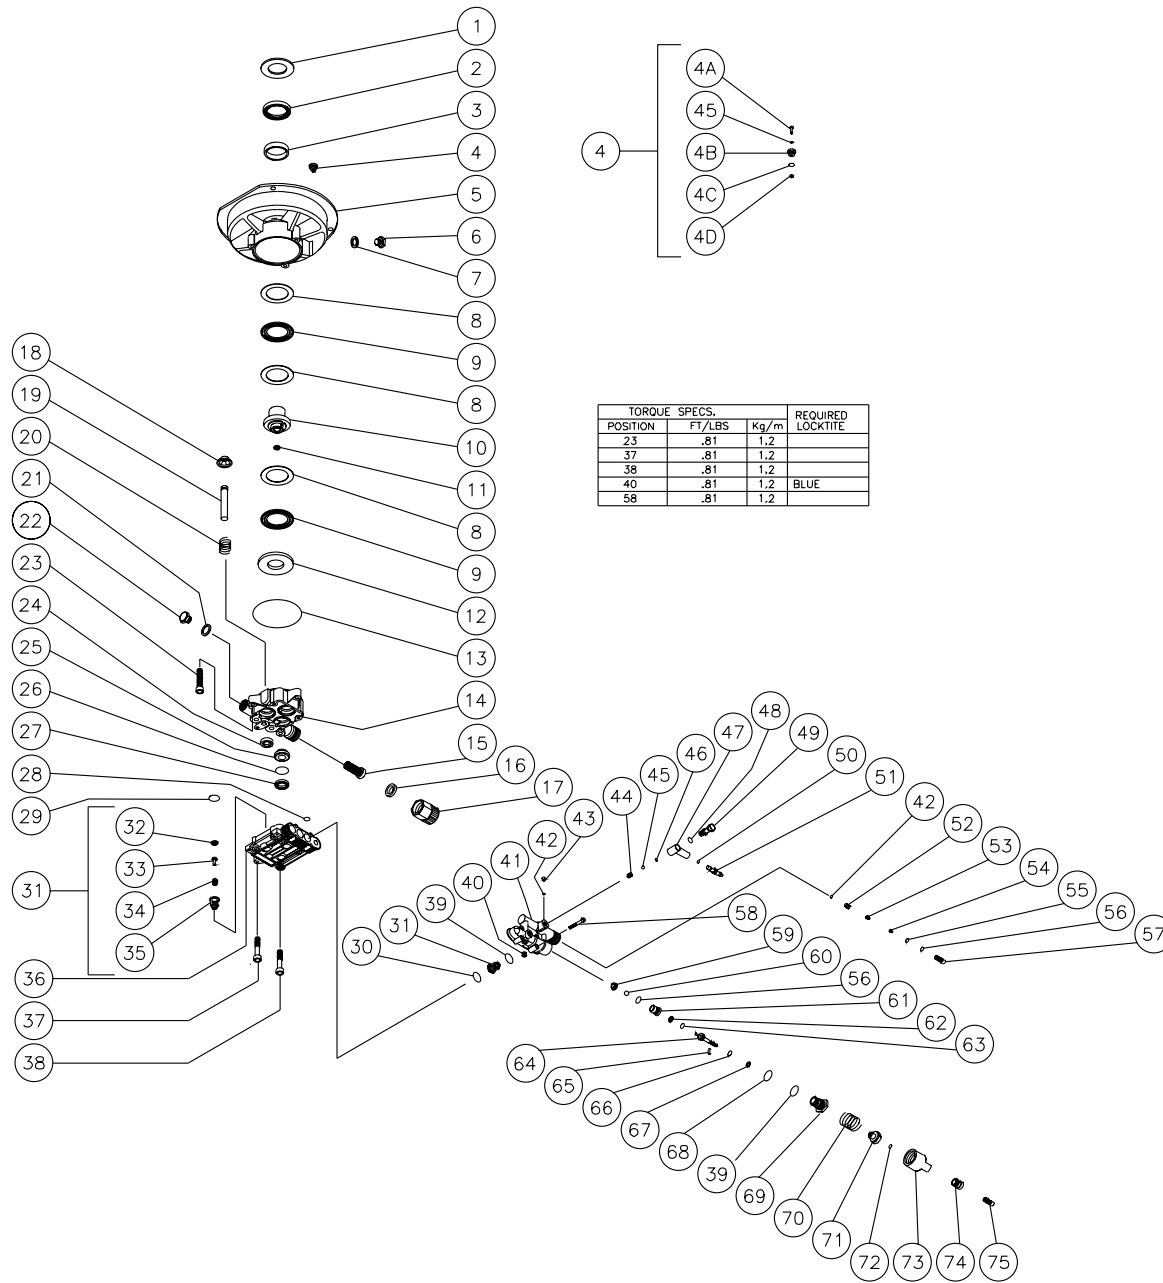

PUMP ASSEMBLY (3-0115) FOR CV-1500-0MBC

OMPMP030-041096/DCE

PUMP ASSEMBLY (3-0115)

REF. #	DESCRIPTION	PART #	QTY.	REF. #	DESCRIPTION	PART #	QTY.	REF. #	DESCRIPTION	PART #	QTY.
1	Washer (See 70-0153)	N/A Sep.	1	26	O-ring (See 70-0155)	N/A Sep.	3	55	O-ring	25-0248	2
2	Oil Seal (See 70-0153)	N/A Sep.	1	27	Pressure Seal (See 70-0155)	N/A Sep.	3	56	Injector Body	46-0360	1
3	Flange Bushing (See 70-0153)	N/A Sep.	1	28	O-ring	25-0359	3	57	Bolt	27-8871	4
4	Oil Vent Assembly (Inc. 4A-4D)	46-0634	1	29	O-ring	25-0360	3	58	Valve Seat	46-0686	1
4A	Piston	N/A Sep.	1	30	Valve Complete (See 70-0156)	N/A Sep.	6	59	Ball	46-0685	1
4B	Cage	N/A Sep.	1	31	Valve Seat (See 70-0156)	N/A Sep.	6	60	Ball Seat	46-0352	1
4C	O-ring	N/A Sep.	2	32	Valve Plate (See 70-0156)	N/A Sep.	6	61	Backup Ring	25-0247	1
4D	Spring	N/A Sep.	1	33	Valve Spring (See 70-0156)	N/A Sep.	6	62	O-ring	25-0230	1
5	Flange (See 70-0153)	N/A Sep.	1	34	Valve Cage (See 70-0156)	N/A Sep.	6	63	Piston (See 70-0157)	N/A Sep.	1
6	Oil Sight Glass	46-0661	1	35	Pump Head	46-0657	1	64	Roll Pin	46-0364	1
7	Gasket	26-0185	1	36	Screw	27-8867	1	65	O-ring	25-0242	1
8	Washer	48-0056	3	37	Bolt	27-8870	4	66	Backup Ring	25-0246	1
9	Bearing	48-0057	2	38	O-ring	25-0361	5	67	O-ring	25-0231	1
10	Wobble Plate (See 70-0153)	N/A Sep.	1	39	Screw	27-8868	1	68	Body Bypass Valve	22-0186	1
11	Plug (See 70-0153)	N/A Sep.	1	40	Pump Manifold	46-0666	1	69	Pressure Regulating Spring	49-0079	1
12	Washer	48-0058	1	41	O-ring	25-0357	2	70	Pressure Regulating Screw	46-0361	1
13	O-ring	25-0358	1	42	Screw	27-8866	1	71	Spring Clip	25-0245	1
14	Pump Housing	46-0656	1	43	Spring (See 70-0102)	N/A Sep.	1	72	Pressure Regulating Knob	7-0133	1
15	Water Inlet Filter	19-0061	1	44	Ball (See 70-0102)	N/A Sep.	1	73	Screw	27-8859	1
16	Gasket	26-0166	1	45	O-ring (See 70-0102)	N/A Sep.	2	74	Screw	27-8860	1
17	Garden Hose Connection	23-0162	1	46	Body	46-0636	1		Injector Repair Kit (43-45, 47)	70-0102	
18	Piston Spring Retainer	46-0663	3	47	O-ring (See 70-0102)	N/A Sep.	1		Unloader Check Kit (41, 51-56)	70-0108	
19	Piston-Stainless Steel	46-0664	3	48	Banjo Fitting	46-0637	1		Flange Assy. (1-3, 5, 8-11)	70-0153	
20	Piston Spring	49-0116	3	49	O-ring	25-0341	1		Packing Kit (3 each 26, 27)	70-0155	
21	Gasket	26-0168	3	50	Hose Barb	46-0638	1		Valve Kit (6 each of 28-30)	70-0156	
22	Oil Plug	N/A	1	51	Check Valve	22-0158	1		Unloader Stem (38, 41, 51, 52, 55, 58-73)	70-0157	
23	Bolt	27-8869	3	52	Spring	49-0078	1		Manifold Assy. (38-48, 51-56, 58-73)	70-0158	
24	Oil Seal	26-0186	3	53	Injector Nozzle 1.80 mm	46-0356	1				
25	Packing Retainer	46-0665	3	54	O-ring	25-0362	1