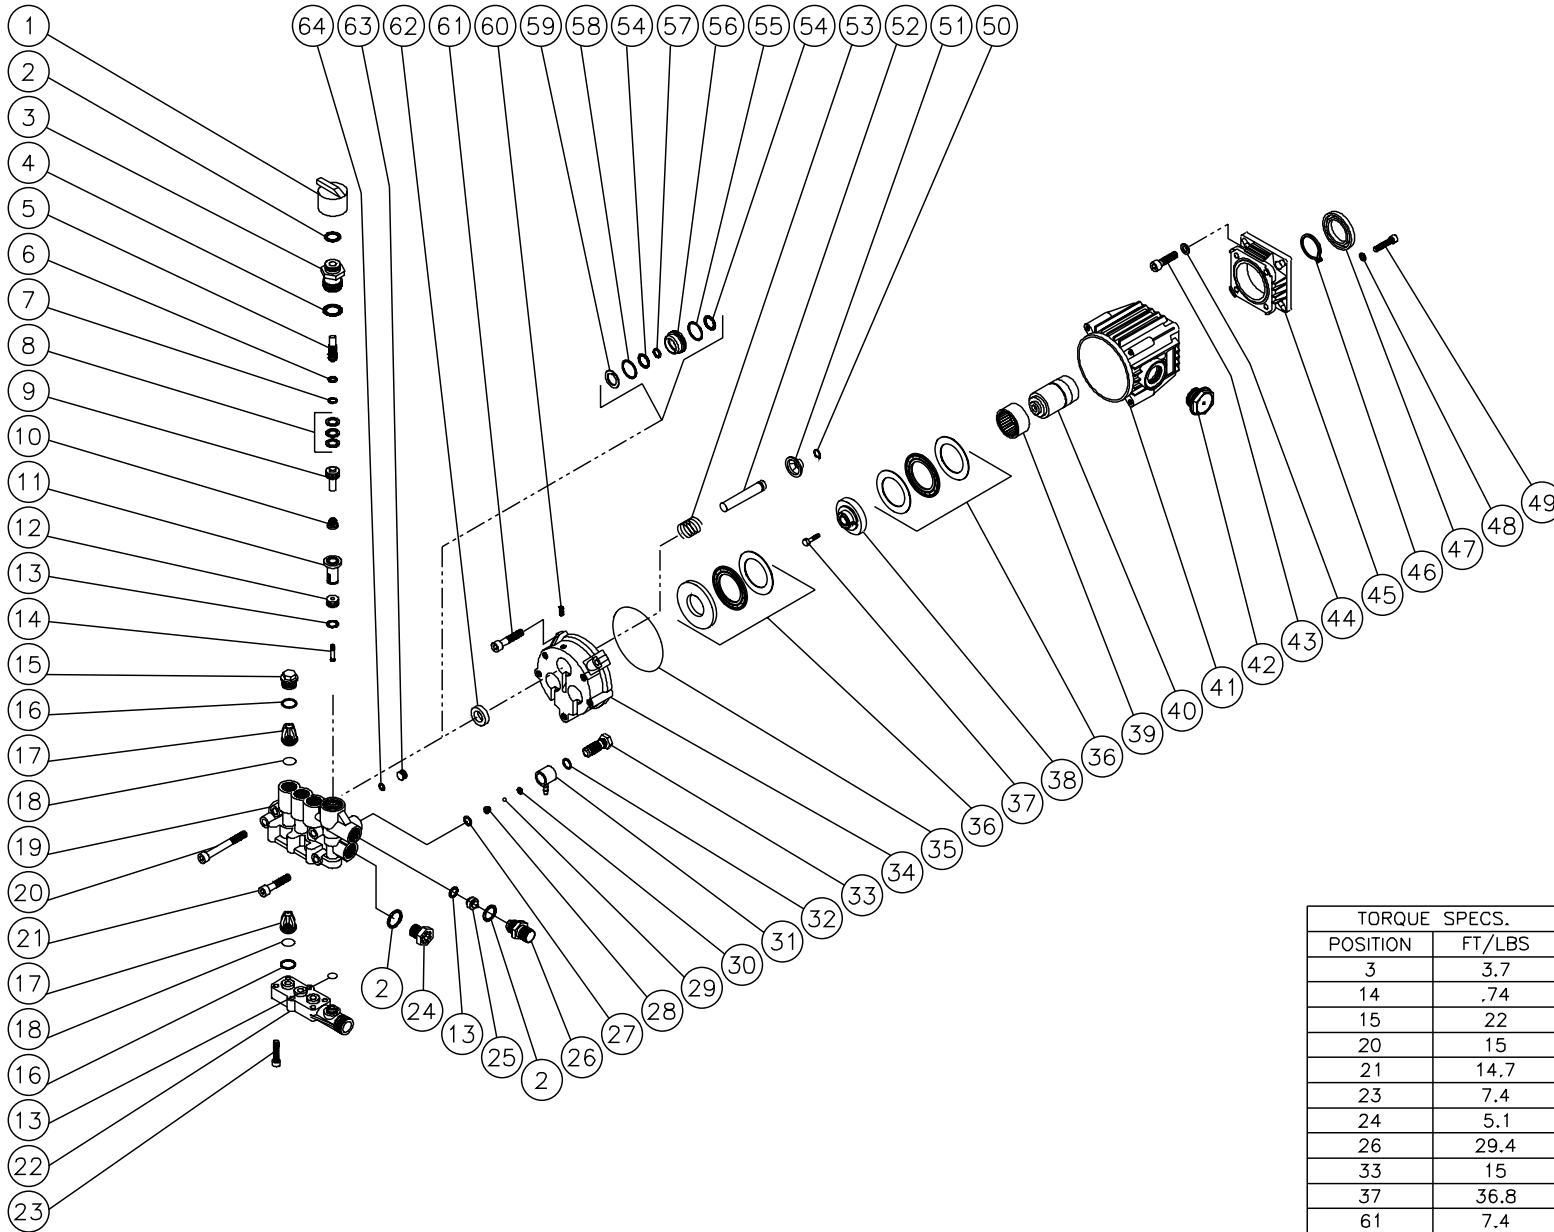

PUMP ASSEMBLY (3-0171)

TORQUE SPECS.	
POSITION	FT/LBS
3	3.7
14	.74
15	22
20	15
21	14.7
23	7.4
24	5.1
26	29.4
33	15
37	36.8
61	7.4

OMPMP052-121597-DCE