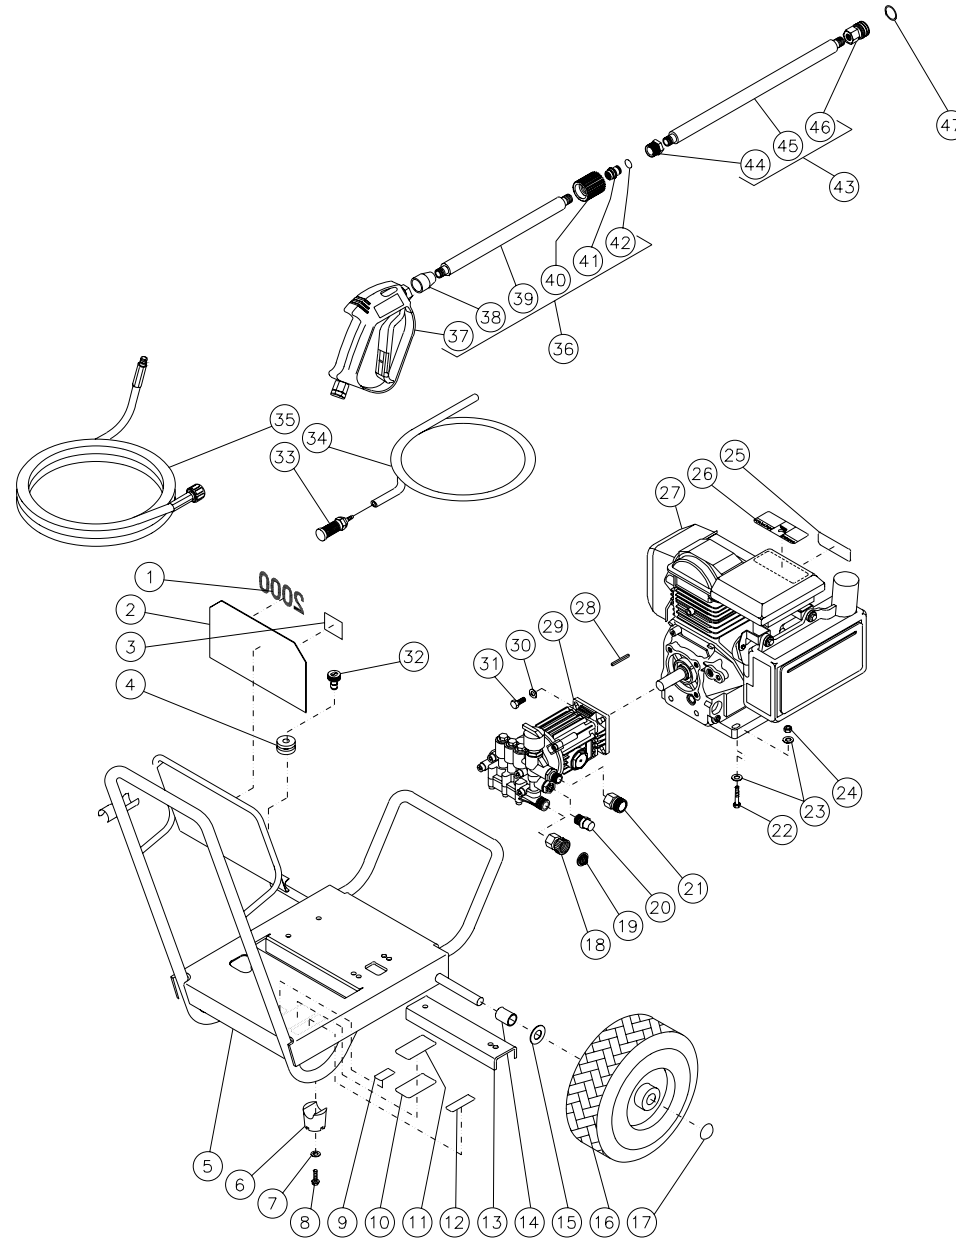

FRAME ASSEMBLY FOR WP-2003-0MHB

PDWP016/103097/DCE

FRAME ASSEMBLY FOR WP-2003-0MHB								
REF. #	DESCRIPTION	PART #	QTY.		REF. #	DESCRIPTION	PART #	QTY.
1	Decal-2000 Die Cut	34-0771	1		26	Decal-Warning: Muffler Hot E/S	34-0598	1
2	Decal-Warn/Caution/Operating E/S	34-0737	1		27	Engine	1-0104	1
3	Decal-American Flag	34-0521	1		28	Key	43-0073	1
4	Grommet	33-0001	5		29	Pump	3-0171	1
5	Frame	5-0123A20	1		30	Lockwasher	29-0155	4
6	Isolator	14-0066	2		31	Bolt	27-0846	4
7	Washer	28-0021	2		32	Nozzle-1504	18-0029	1
8	Screw	27-3096	2		--	Nozzle-2504	18-0030	1
9	Decal-Cold Water Serial Number	N/A	1		--	Nozzle-6540	18-0148	1
10	Decal-Silver I.D. Sticker	34-0486	1		33	Detergent Strainer	19-0050	1
11	Decal-Clear Laminate	34-0210	1		34	Detergent Hose *(4 feet required)	15-0021	1
12	Decal-Technical Service Number	34-0603	1		35	Pressure Hose	15-0169	1
13	Support Base	13-0119A20	1		36	Gun/Wand Assy. (37-42)	851-0245	1
14	Axle Spacer	20-0313	2		37	Gun Assembly	16-0190	1
15	Washer	28-0008	5		38	Protective Cover	62-0091	1
16	Wheel	14-0017	2		39	Insulated Lance	16-9001	1
17	Hubcap	33-0018	2		40	Hand Wheel	16-0303	1
18	Swivel-Garden Hose	23-0001	1		41	Plug	23-0267	1
19	Filter	19-0001	1		42	O-ring	25-0291	1
20	Heat Dump Valve	22-0114	1		43	Lance Assembly (Inc. 44-46)	851-0292	1
21	Adaptor	23-0279	1		44	Adapter	23-0266	1
22	Bolt	27-0070	4		45	Insulated Lance	16-9003	1
23	Washer	28-0003	8		46	Quick Connect Socket	17-0001	1
24	Locknut	30-0157	4		47	O-ring	25-0122	1
25	Decal-Caution: Allow to Cool E/S	34-0599	1			*Must order in one foot lengths.		