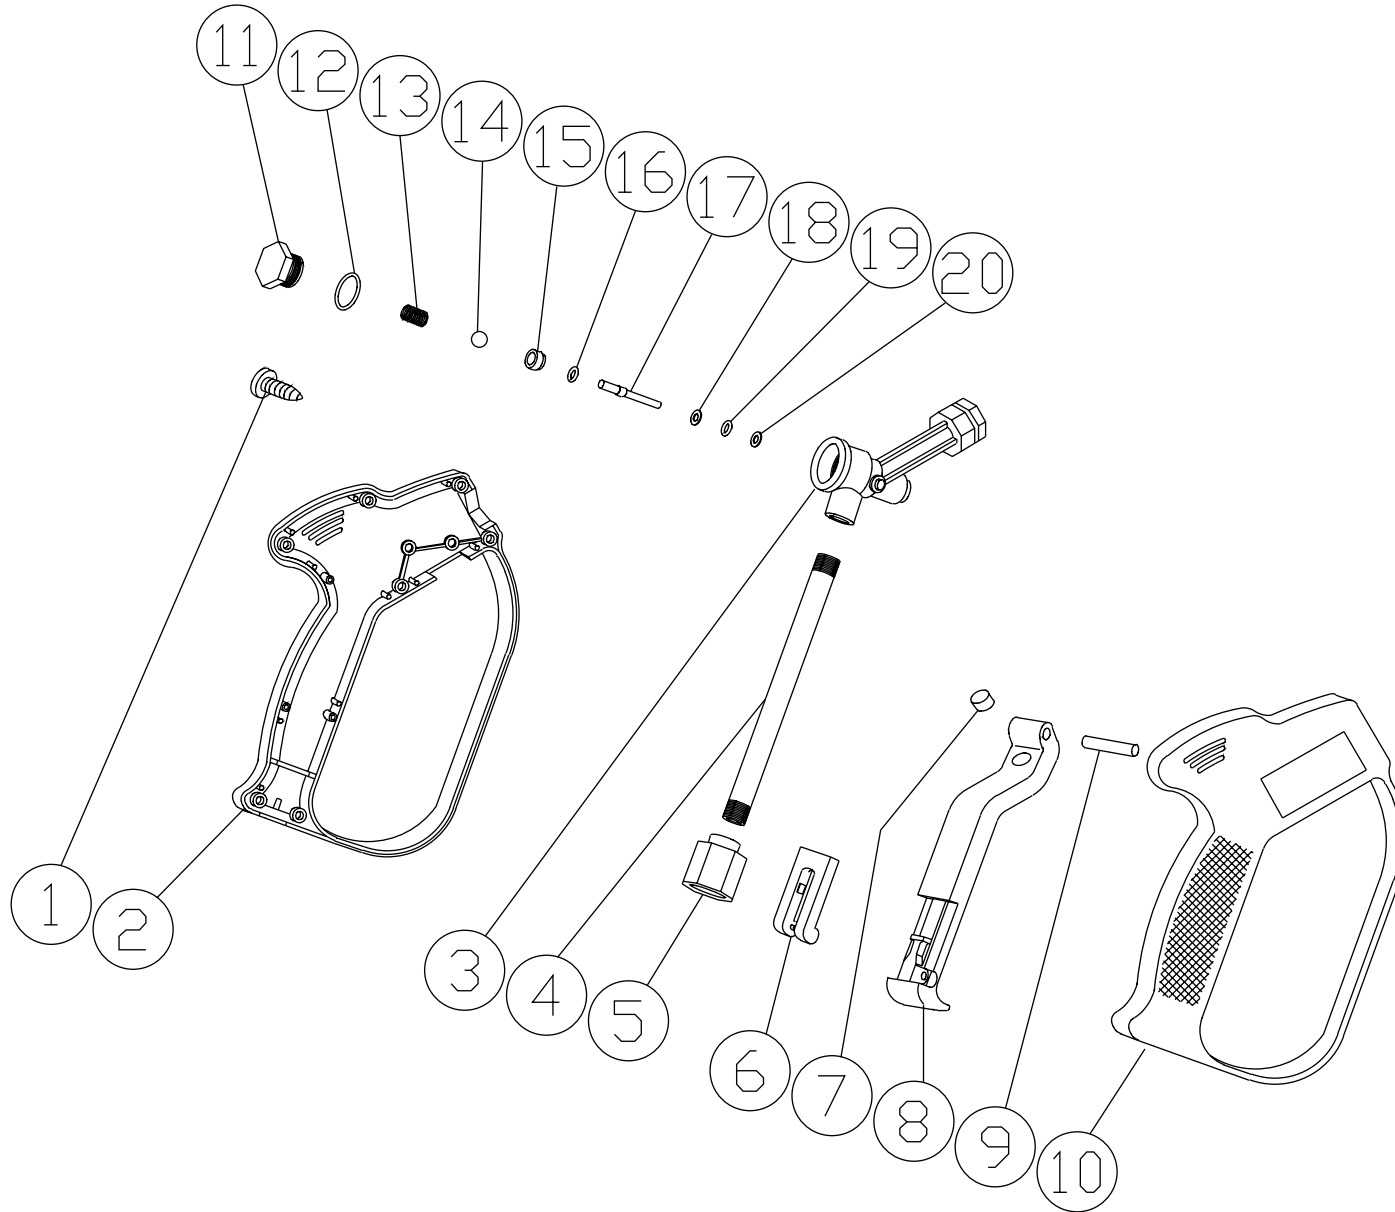

GUN & WAND ASSEMBLY

16-0190-110399-RD

GUN (16-0190)			
REF. #	DESCRIPTION	PART #	QTY.
1	Screw	27-8382	7
2	Plastic Housing (Left Side)	16-0336	1
3	Housing-Brass	23-0295	1
4	Pipe	21-0095	1
5	Nipple	23-0173	1
6	Trigger Safety Lock	16-0332	1
7	Trigger Rest	16-0333	1
8	Trigger	16-0335	1
9	Trigger Pin	43-0069	1
10	Plastic Housing (Right Side)	16-0334	1
11	Plug (See 70-0057)	N/A Sep.	1
12	O-ring (See 70-0057)	N/A Sep.	1
13	Spring (See 70-0057)	N/A Sep.	1
14	Ball (See 70-0057)	N/A Sep.	1
15	Seat (See 70-0057)	N/A Sep.	1
16	O-ring (See 70-0057)	N/A Sep.	1
17	Pin (See 70-0057)	N/A Sep.	1
18	Washer (See 70-0057)	N/A Sep.	1
19	O-ring (See 70-0057)	N/A Sep.	1
20	Back-up Ring (See 70-0057)	N/A Sep.	1
	Repair Kit (Includes 11-20)	70-0057